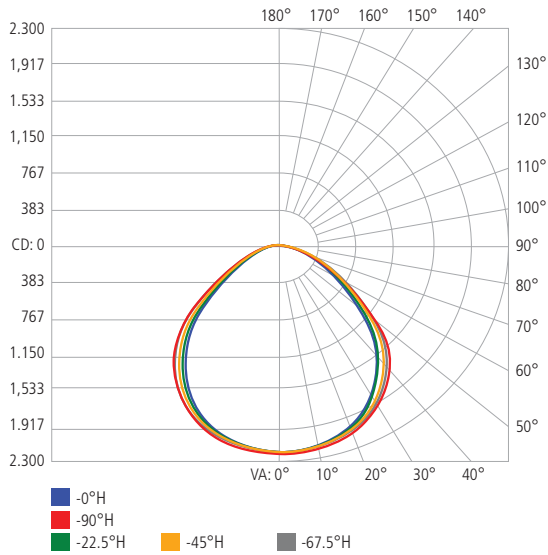

	LED12441A	LED12442A
Watts	25	25
Color Temp	4000K	5000K
Lumens	3500	3500
Eq. Flo Wattage	54W	
CRI	82	82
Ballast	Compatible	
Voltage	120-277	
DLC	Yes	Yes
Average Rated Life	50,000 hours	

Operating Temperature: -4°F to 113°F

LIGHT DISTRIBUTION

Polar Candela Distribution

Available Color Temperature

*Confirm compatible ballast before purchasing

**Average savings calculated over the life of each tube when compared to fluorescent tubes and based on national average usage rates