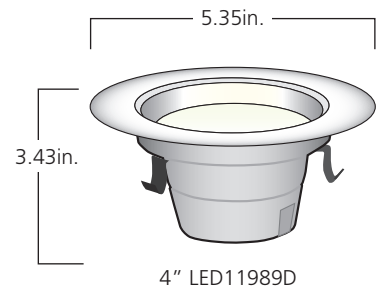

BR40

	LED12355D	LED12356D	LED12357D	Recessed Can		
				LED11989D	LED12285A	LED11443D
Wattage		15		8.5	11.5	18.5
Color Temperature	2700K	4000K	5000K	2700K		
Lumens		1100		500	690	1100
Packaging		2 & 6 Pack		1 pack	2 Pack	
Life Hours		25,000		50,000		50,000
Incandescent Equivalent		75W		40W	75W	120W
Energy Star