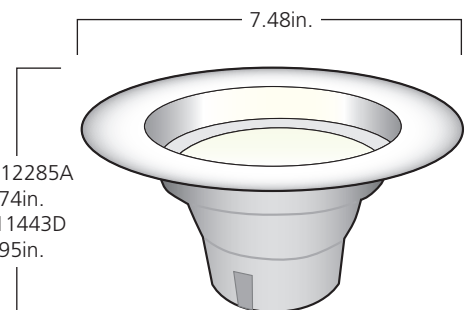

Recessed Can

Compatible Dimmers

- Legrand HCL453PTV
- Leviton 668-1
- Lutron TGCL-153PH
- Lutron D-603
- Lutron LECL-153PH-WH
- Lutron S-600
- Lutron DVWCL-153PH
- Lutron DVCL-153P

LED12285A 2.74in.
LED11443D 2.95in.