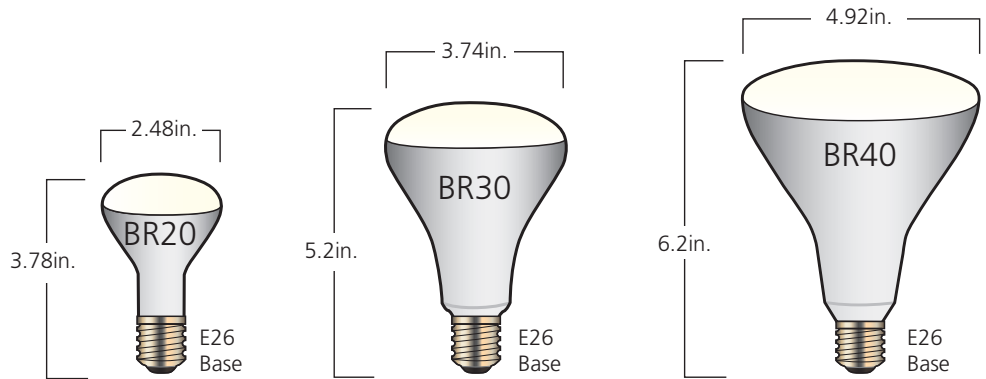

DURACELL® LED Reflector Lamps & Recessed Downlights

ULTRA

PROJECT NAME: _____
CATALOG # _____
FIXTURE TYPE _____
NOTES _____

	BR20			BR30		
	LED12354C	LED11367G	LED11368G	LED11698G	LED11809G	LED11810G
Wattage		7.5			8	
Color Temperature	2700K	4000K	5000K	2700K	4000K	5000K
Lumens		525			650	
Packaging	2 & 6 Pack	1 Pack			3 & 8 Pack	
Life Hours		15,000			15,000	
Incandescent Equivalent		50W		65W		65W
Energy Star						

Compatible Dimmers

- •Legrand HCL453PTV
- •Leviton 6684
- •Lutron TGCL-153PH