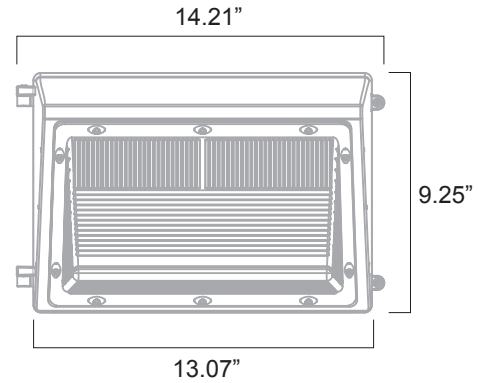

Polycarbonate optical lens with UV Stabilizers.

Questions About Products?

batteriesplus.com | 1-800-677-8278

BatteriesPlus+
Power it. Light it. Fix it.

LED WALL PACKS

PRODUCT LINE

	FIX12334A	FIX12337A
Watts	45	75
Color Temp	5000K	5000K
Lumens	6650	9860
Lumens per Watt	147.7	131.4
Input Voltage	120-277V, 50/60 Hz	
Eq. Wattage	250W Metal Halide	400W Metal Halide
CRI	72	
Photocell	Compatible with FIX13009	
Life Hours	50,000	
Dimming	No	
Wiring	1/2" Knockout	
Power Factor	> .9	
Housing	Aluminum	
Finish	Bronze	
Lens	Polycarbonate	
Environment	Wet	
Warranty	5 Years	
DLC	Premium	

Operating Temperature: -4° F to 104° F

Weight 9.2 lbs.

FIX12334A
Photometric Data LED Wall Pack

Unit: Cd
 ■ C0-C180
 ■ C90-C270

FIX12337A
Photometric Data LED Wall Pack

Unit: Cd
 ■ C0-C180
 ■ C90-C270

Available Color Temperature