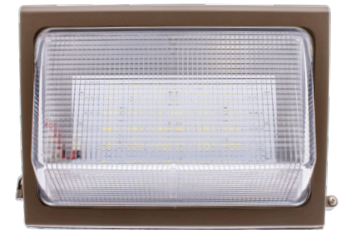

LED WALL PACKS

PRODUCT SHEET

Save time, money and energy with Werker wall packs, exclusive at Batteries Plus Bulbs. These replacements for high intensity discharge fixtures offer myriad benefits including a longer bulb life - up to 50,000 hours - which saves on maintenance costs. They also feature up to 100 lumens of brightness per watt for strong illumination where you need it most. Bulbs are mercury-free and wet location rated for outdoor use. Also, there's no risk of UV or IR radiation. Best of all, lights turn on instantly, with no warm-up time, so you can light your space immediately when you need it.

Long life reduces maintenance costs by reducing re-lamping.

Energy Saving

Offers up to 60% energy savings vs. existing HID.

Water Resistant

Sealed die-cast housing approved for use in wet locations.

UV Resistant

Polycarbonate optical lens with UV Stabilizers.

Questions About Products?

batteriesplus.com | 1-800-677-8278

BatteriesPlus+
Power it. Light it. Fix it.

LED WALL PACKS

PRODUCT LINE

	FIX12334A	FIX12337A
Watts	45	75
Color Temp	5000K	5000K
Lumens	6650	9860
Lumens per Watt	147.7	131.4
Input Voltage	120-277V, 50/60 Hz	
Eq. Wattage	250W Metal Halide	400W Metal Halide
CRI	72	
Photocell	Compatible with FIX13009	
Life Hours	50,000	
Dimming	No	
Wiring	1/2" Knockout	
Power Factor	> .9	
Housing	Aluminum	
Finish	Bronze	
Lens	Polycarbonate	
Environment	Wet	
Warranty	5 Years	
DLC	Premium	

Operating Temperature: -4° F to 104° F

Weight 9.2 lbs.

FIX12334A
Photometric Data LED Wall Pack

Unit: Cd
 ■ C0-C180
 ■ C90-C270

FIX12337A
Photometric Data LED Wall Pack

Unit: Cd
 ■ C0-C180
 ■ C90-C270

Available Color Temperature