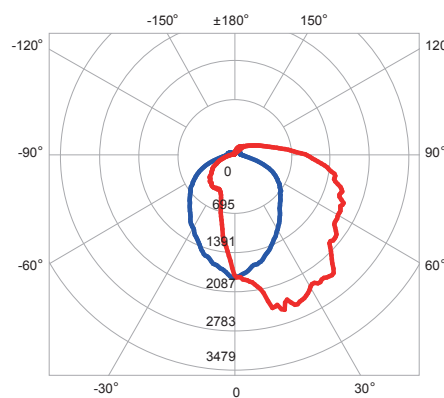

Operating Temperature: -4° F to 104° F

Weight 9.2 lbs.

FIX12334A
Photometric Data LED Wall Pack

Unit: Cd
 ■ C0-C180
 ■ C90-C270

FIX12337A
Photometric Data LED Wall Pack

Unit: Cd
 ■ C0-C180
 ■ C90-C270

Available Color Temperature