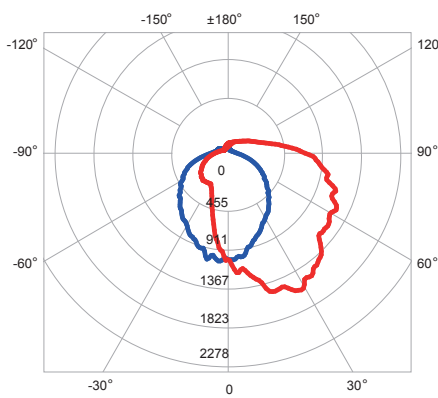

Operating Temperature: -4° F to 104° F

Weight 9.2 lbs.

FIX12334A
Photometric Data LED Wall Pack

Unit: Cd
 ■ C0-C180
 ■ C90-C270

FIX12337A
Photometric Data LED Wall Pack

Unit: Cd
 ■ C0-C180
 ■ C90-C270

Available Color Temperature