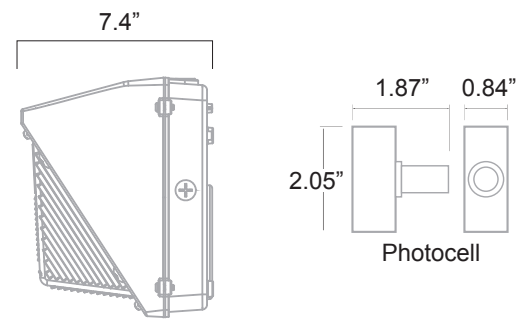

Polycarbonate optical lens with UV Stabilizers.

Questions About Products?

batteriesplus.com | 1-800-677-8278

BatteriesPlus+
Power it. Light it. Fix it.

LED WALL PACKS

PRODUCT LINE

	FIX12334A	FIX12337A
Watts	45	75
Color Temp	5000K	5000K
Lumens	6650	9860
Lumens per Watt	147.7	131.4
Input Voltage	120-277V, 50/60 Hz	
Eq. Wattage	250W Metal Halide	400W Metal Halide
CRI	72	
Photocell	Compatible with FIX13009	
Life Hours	50,000	
Dimming	No	
Wiring	1/2" Knockout	
Power Factor	> .9	
Housing	Aluminum	
Finish	Bronze	
Lens	Polycarbonate	
Environment	Wet	
Warranty	5 Years	
DLC	Premium	

Operating Temperature: -4° F to 104° F

Weight 9.2 lbs.

FIX12334A
Photometric Data LED Wall Pack

Unit: Cd
 ■ C0-C180
 ■ C90-C270

FIX12337A
Photometric Data LED Wall Pack

Unit: Cd
 ■ C0-C180
 ■ C90-C270

Available Color Temperature