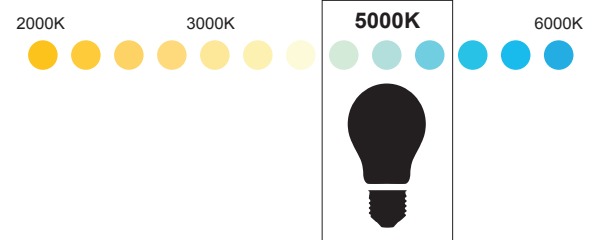

LED WALL PACKS

PRODUCT SHEET

Save time, money and energy with Werker wall packs, exclusive at Batteries Plus Bulbs. These replacements for high intensity discharge fixtures offer myriad benefits including a longer bulb life - up to 50,000 hours - which saves on maintenance costs. They also feature up to 100 lumens of brightness per watt for strong illumination where you need it most. Bulbs are mercury-free and wet location rated for outdoor use. Also, there's no risk of UV or IR radiation. Best of all, lights turn on instantly, with no warm-up time, so you can light your space immediately when you need it.

Operating Temperature: -4° F to 104° F

Weight 9.2 lbs.

FIX12334A
Photometric Data LED Wall Pack

Unit: Cd
 ■ C0-C180
 ■ C90-C270

FIX12337A
Photometric Data LED Wall Pack

Unit: Cd
 ■ C0-C180
 ■ C90-C270

Available Color Temperature