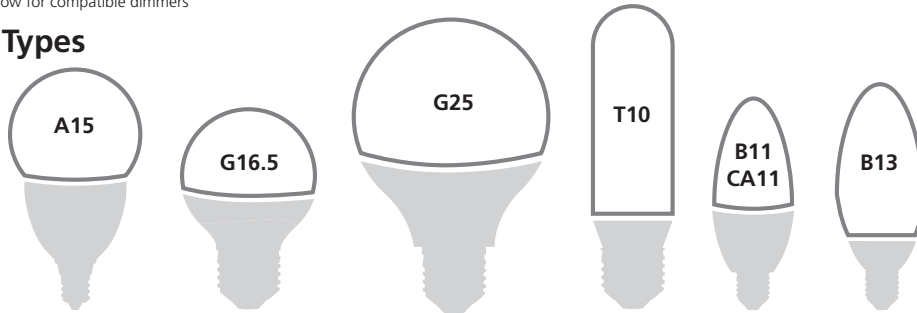

A15		G16.5		G25			T10	
	LED11708	LED11709	LED11408D	LED11409D	LED12390	LED12391	LED12460	LED12461	LED12050
Watts	6		5		6.5		7		4
Color Temp	2700K		2700K		2700K	5000K	2700K	5000K	2700K
Lumens	450		350		500		650	690	300
Incandescent Equiv.	40W		40W		60W			40W	
Life Hours	25,000		25,000		25,000	15,000		25,000	
Energy Star									
Packaging	1 Pack		1 Pack		3 and 6 Pack	2 Pack	3 pack		1 Pack
Dimensions	3.45" x 1.89"	3.28" x 1.89"	2.85" x 1.96"		4.6" x 3.26"		4.49" x 3.19"		4.84" x 1.5"
Base Type	E12	E26	E26	E12	E26		E26		E26
Dimmable	Yes	Yes	Yes	Yes	Yes	Yes	No	No	No

See below for compatible dimmers

	B11				B13	CA11		
	LED11813E	LED11699E	LED12082A	LED12509-2	LED12392A	LED12510-2	LED12284-3	
Watts	4		4	4.7	6	6.5	4	
Color Temp	2700K		5000K		2700K	5000K	2700K	
Lumens	300		300		500	500	300	
Incandescent Equiv.	40W		40W		60W	60W	40W	
Life Hours	15,000		25,000		15,000	25,000	10,000	
Energy Star								
Packaging	3 and 6 Pack		1 Pack	2 Pack	3 and 6 Pack	2 Pack	3 pack	
Dimensions	4" x 1.5"		4.04" x 1.378"		4" x 1.5"	4.19" x 1.516"	4.23" x 1.517"	4.1" x 1.5"
Base Type	E12	E26	E12	E26	E12	E12	E26	E12
Dimmable	Yes	Yes	Yes	No	Yes	Yes	Yes	

See below for compatible dimmers

Bulb Types

Base Types

Compatible Dimmers

LED11708, LED11709, LED11408D, LED11409D, LED12390, LED12391, LED11813E, LED11699E, LED12082A, LED12392A, LED12510-2

Lutron D-600PH
Leviton 6633-PLI
Leviton 6631

LED12284-3

LUTRON S-600PH-WH-CSA
LUTRON MACL-153M-WH

LUTRON DV-603PG-WH
DVCL-153PR-WH

TGCL-153PR-WH
Slide Dimmer 6672